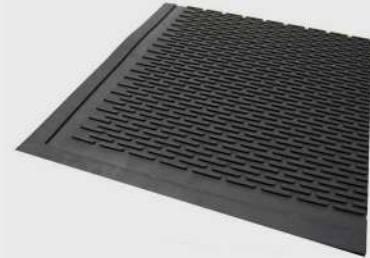

**PERINCHERIL
RUBBERS**

MATERIAL

RUBBER

FEATURES

**ANTI - FATIGUE
SLIP RESISTANT
EASYWASHABLE
DIRT & DUST DRAINER
LOW WEAR & TEAR**

AVAILABLE SIZE

**90CM X 150CM
60CM X 90CM
75CM X 85CM
45CM X 75CM
40CM X 60CM**