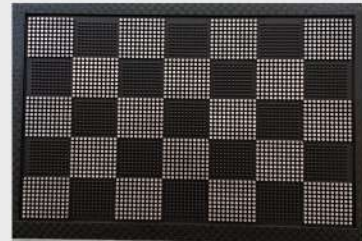

Scan our QR to view more designs on our product page.

PERINCHERIL
RUBBERS

View

MORE ▶

RUBBER GRILL MATS

- Grill mats, also known popularly as iron mats, are undoubtedly the most elegant kind of rubber mats. Sporting very intricate, curvy, symmetrical designs, grills mats are always a class apart from the other rubber mats.
- If your home décor consists of classic furniture with engaging curvy design themes, grill mats are way to go as far as floor coverings are concerned!