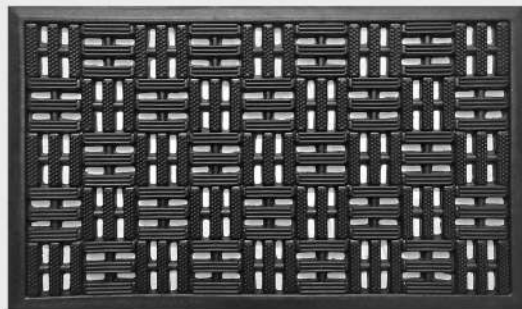

ENTRANCE DOOR MATS