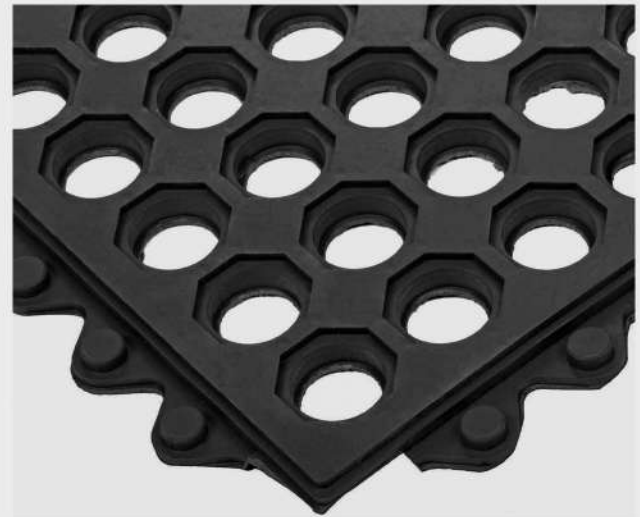

PERINCHERIL
RUBBERS

View
MORE ▶

RESTAURANT / KITCHEN / DRAINAGE MATS

- Circular holes ensures drain off water, accumulated mud and snow.
- Small studs on the underside of each mat allow moisture to easily drain away and keep mats securely in place.
- Mats ensure personal safety by preventing slip and fall accidents at home or in the workplace.

- All floor mats are specially designed with cleats and ridges such that when a person steps on the mat, there is sufficient friction to keep him from sliding and falling on the floor.
- Industrial floor mats feature additional safety features to ensure workplace safety. These special safety features vary according to the industrial application of the mat.
- Extremely safe, hygienic and offer a non-slip work surface.