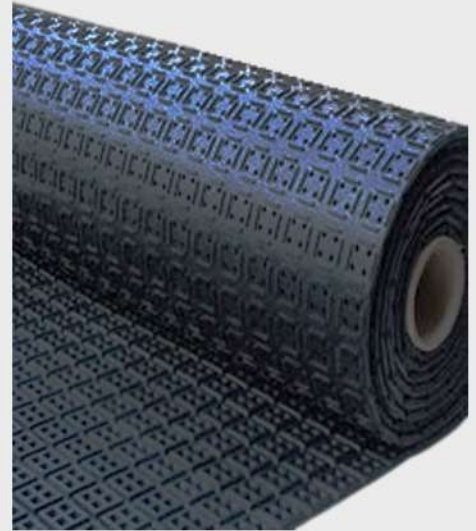

**HEXAGONAL HOLLOW
TAPER EDGE RAMP MAT
STUD MAT**

THICKNESS

**10MM /12MM/ 16MM
/ 22MM**

Scan our QR to view more designs on our product page.

PERINCHERIL
RUBBERS

View
MORE ▶

RUBBER SCRAPPER MATS

- Scraper Entrance Mats are designed to stop mud and larger particles of dirt from being tracked inside.
- Raised oval surface pattern effectively clean shoes and provide enhanced traction.
- Easy to clean with hose or brush.

- Providing the ultimate in comfort and portability, Bubble mats are the perfect anti-fatigue mats for any area where standing is required.
- These tough and resilient rubber mats feature several air pockets that help to add further anti-fatigue properties while ensuring a strong and viable mat for years to come