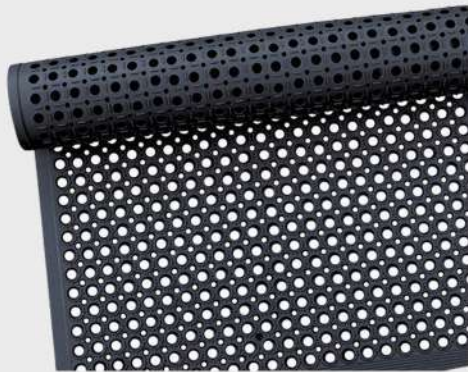

FEATURES

ANTI - FATIGUE
SLIP RESISTANT
EASYWASHABLE
DRAINAGE MAT
REACH COMPLAINT
MATS ARE AVAILABLE

AVAILABLE DESIGN

HEXAGONAL
HONEY COMB
ROUND -O- RING

Scan our QR to view more designs on our product page.

PERINCHERIL
RUBBERS

View
MORE ▶

RESTAURANT / KITCHEN / DRAINAGE MATS

- Circular holes ensures drain off water, accumulated mud and snow.
- Small studs on the underside of each mat allow moisture to easily drain away and keep mats securely in place.
- Mats ensure personal safety by preventing slip and fall accidents at home or in the workplace.