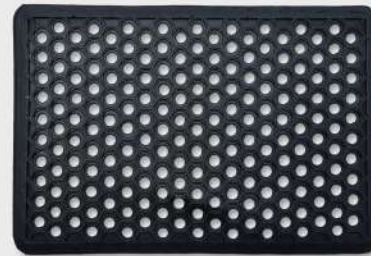

**PERINCHERIL
RUBBERS**

MATERIAL

RUBBER

AVAILABLE SIZE

100CM X 200CM
100CM X 150CM
100CM X 100CM
100CM X 50CM
80CM X 120CM
60CM X 80CM
50CM X 80CM
40CM X 80CM
45CM X 75CM
40CM X 60CM

THICKNESS

12MM /16MM/ 22MM

FEATURES

ANTI - FATIGUE
SLIP RESISTANT
EASYWASHABLE
DRAINAGE MAT
REACH COMPLAINT
MATS ARE AVAILABLE

AVAILABLE DESIGN

HEXAGONAL
HONEY COMB
ROUND -O- RING

Scan our QR to view more designs on our product page.