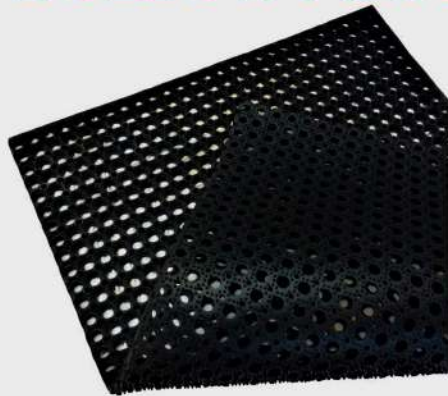

**HAMMER TOP
AMOeba TOP
CHECKER TOP
COIN
U TOP**

THICKNESS

12MM /16MM/ 22MM

Scan our QR to view more designs on our product page.

PERINCHERIL
RUBBERS

View
MORE ▶

RUBBER HOLLOW MATS

- All floor mats are specially designed with cleats and ridges such that when a person steps on the mat, there is sufficient friction to keep him from sliding and falling on the floor.
- Industrial floor mats feature additional safety features to ensure workplace safety. These special safety features vary according to the industrial application of the mat.
- Extremely safe, hygienic and offer a non-slip work surface.

- Circular holes ensures drain off water, accumulated mud and snow.
- Small studs on the underside of each mat allow moisture to easily drain away and keep mats securely in place.
- Mats ensure personal safety by preventing slip and fall accidents at home or in the workplace.