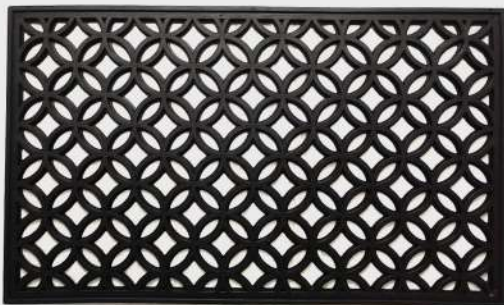

Scan our QR to view more designs on our product page.

PERINCHERIL
RUBBERS

View

MORE ▶

RUBBER GRILL MATS

- Grill mats, also known popularly as iron mats, are undoubtedly the most elegant kind of rubber mats. Sporting very intricate, curvy, symmetrical designs, grills mats are always a class apart from the other rubber mats.
- If your home décor consists of classic furniture with engaging curvy design themes, grill mats are way to go as far as floor coverings are concerned!