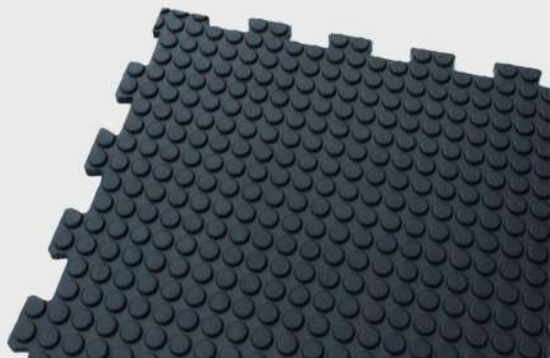

DIAMOND

Scan our QR to view more designs on our product page.

PERINCHERIL
RUBBERS

View
MORE ▶

GYM & SPORTS MAT

- Eco-Friendly Mat. Guards from hoof disease. Greatly reduce the growth of bacteria and fungi.
- Do not cause wounds to legs and knees while lying or getting up.
- Perfect for use in Gymnasiums and indoor play areas.